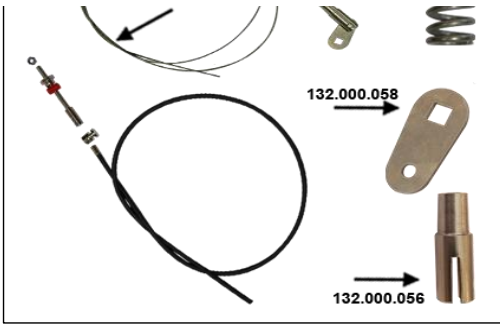

[If you click on the image you will go to our website]

Item

Mobby tube cover A.DOP.TRZ.01

Price	Qty
€ 4,50	

Item

Mobby brake cable set A.KAB.BSP.CADDY3

Price	Qty
€ 65,00	

[If you click on the image you will go to our website]