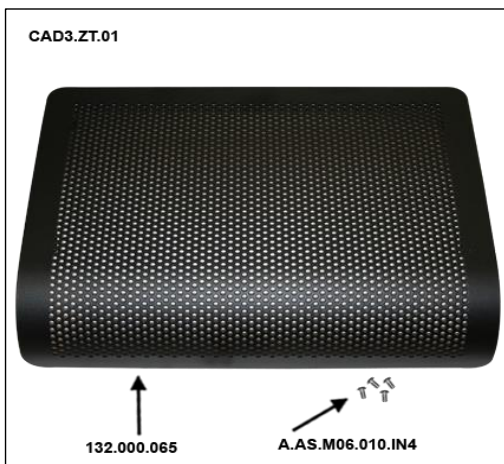

[If you click on the image you will go to our website]

Item

Mobby seat assembly CAD3.ZT.01

132.000.065
A.AS.M06.010.IN4

Price	Qty
€ 110,00	
€ 105,00	
€ 1,50