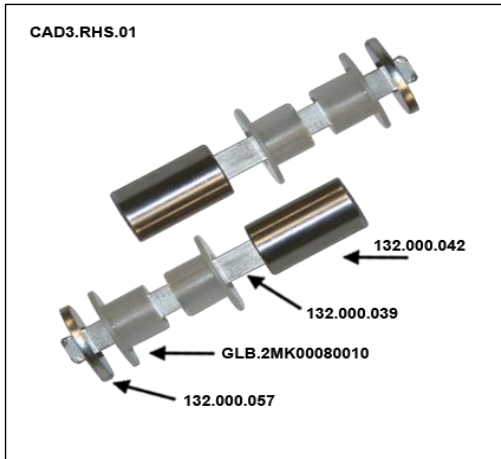

[If you click on the image you will go to our website]

Item

Price Qty

Set (2) of Mobby break parts assembly CAD3.RHS.01

€ 35,00	

132.000.042

€ 2,50	

132.000.039

€ 8,00	

GLB.2MK00080010

€ 1,50	

132.000.057

€ 5,00