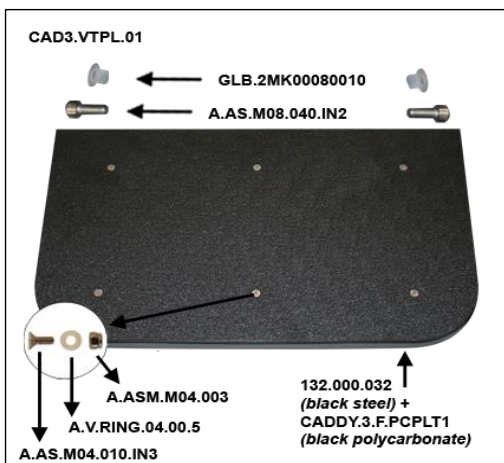

[If you click on the image you will go to our website]

Item

Mobby footplate assembly CAD3.VTPL.01

132.000.032
CADDY.3.F.PCPLT1
A.ASM.M04.003
A.V.RING.04.00.5
A.AS.M04.010.IN3
GLB.2MK00080010
A.AS.M08.040.IN2

Price Qty

€ 135,00	

€ 100,00	
€ 20,00	
€ 1,50	
€ 1,50	
€ 1,50	
€ 1,50	
€ 2,00	

Item

Mobby rear wheel assembly left U.12214.ZTR7.G02L

Price Qty

€ 95,00