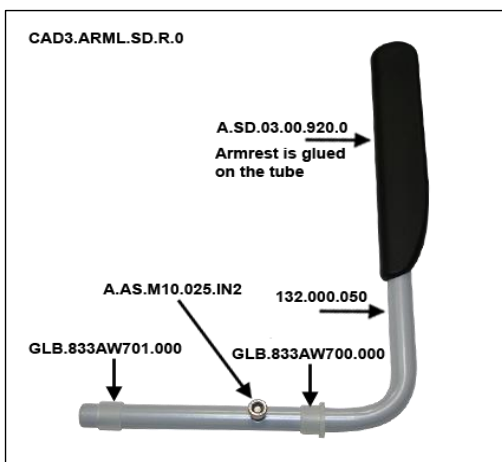

[If you click on the image you will go to our website]

Item

Mobby break cap assembly CAD3.RSMT.01

132.000.055
A.AS.M06.010.IN4

Price	Qty
€ 48,00	
€ 45,00	
€ 1,50	

[If you click on the image you will go to our website]

Item

Mobby armrest left assembly CAD3.ARML.SD.L.0

A.SD.03.00.920.0 *****
132.000.050
GLB.833.AW700.000
GLB.833.AW701.000
A.AS.M10.025.IN2

Price	Qty
€ 85,00	
€ 25,00	
€ 45,00	
€ 2,50	
€ 2,50	
€ 2,50	

***** The armrest is glued onto the tube (132.000.050) and cannot be removed. Therefor always order the complete assembly !!