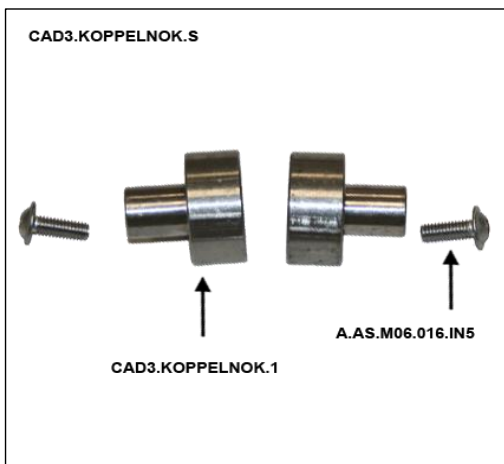

Item

Price Qty

[If you click on the image you will go to our website]

Mobby front wheel 2.07134.Z45.3.8

€ 30,00	
---------	--

[If you click on the image you will go to our website]

Item

Set (2) of Mobby fixations CAD3.KOPPELNOK.1